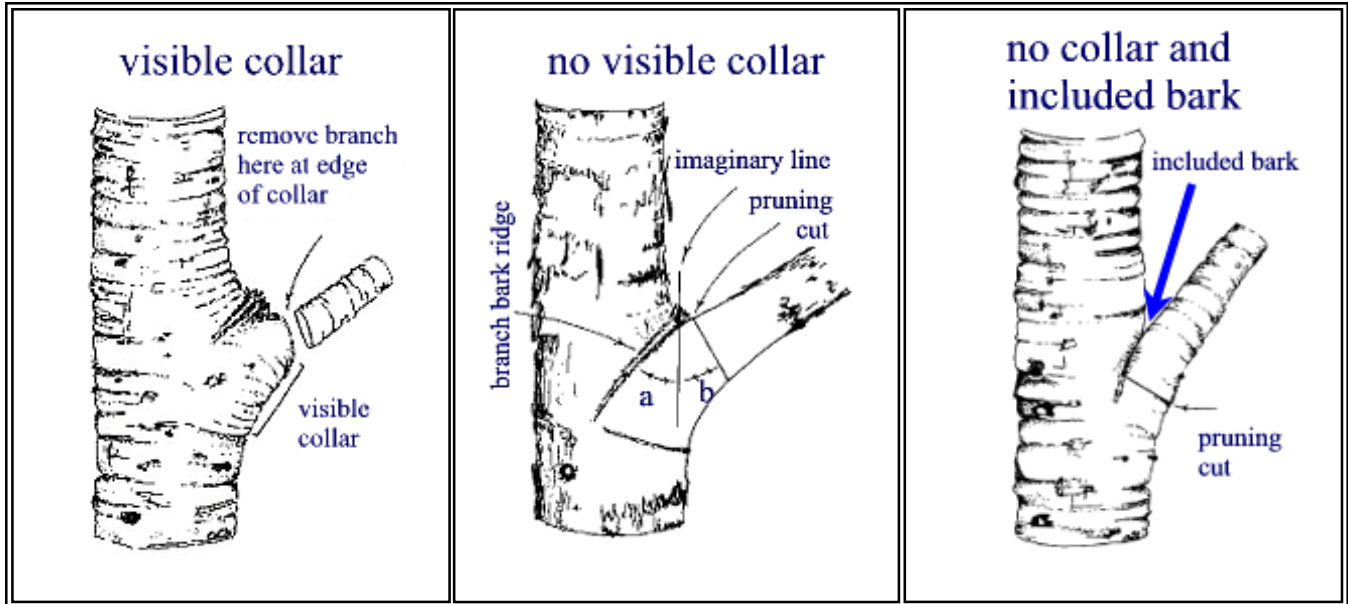

Pruning shade trees in the landscape

Pruning cut types

Edward F. Gilman¹

Live branch removal

Dead branch removal

Stem reduction

¹Professor, Environmental Horticulture Department, 1245 Fifield Hall, Gainesville, FL 32611