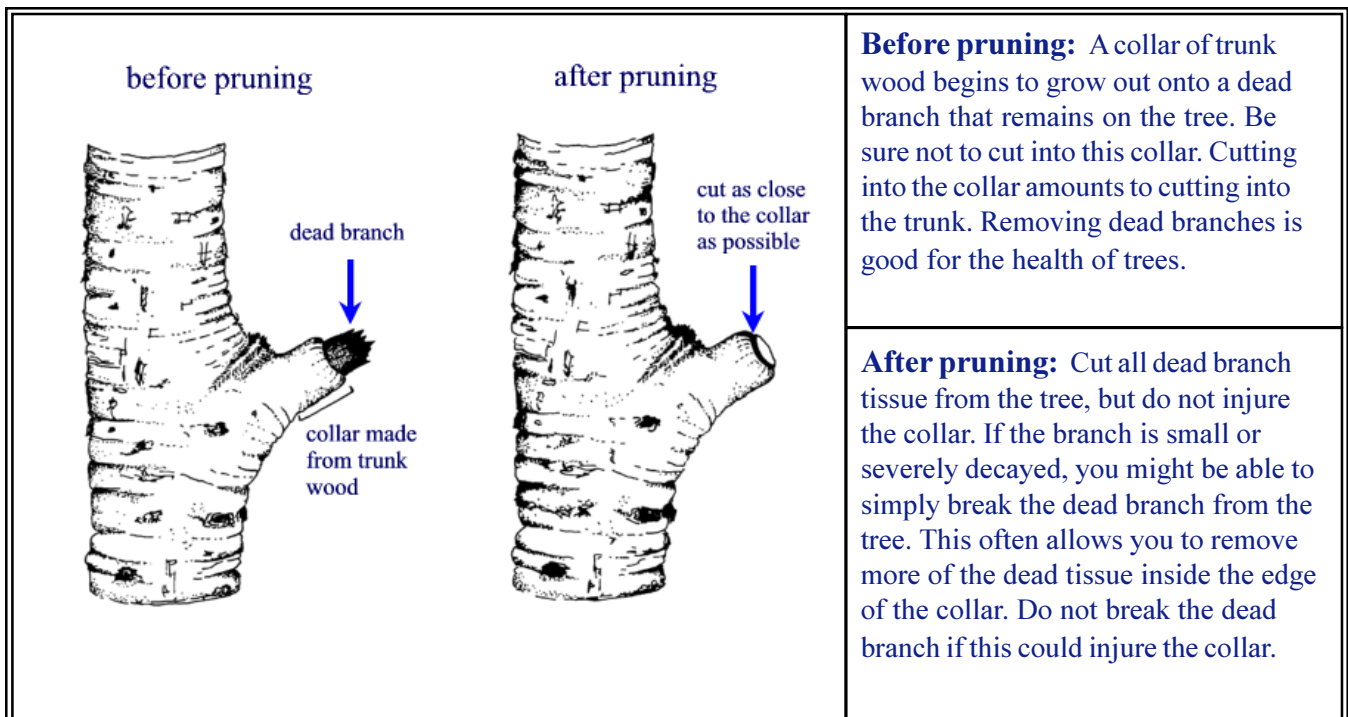

Pruning shade trees in the landscape

Pruning cut types

Edward F. Gilman¹

Live branch removal

Dead branch removal

Stem reduction

¹Professor, Environmental Horticulture Department, 1245 Fifield Hall, Gainesville, FL 32611